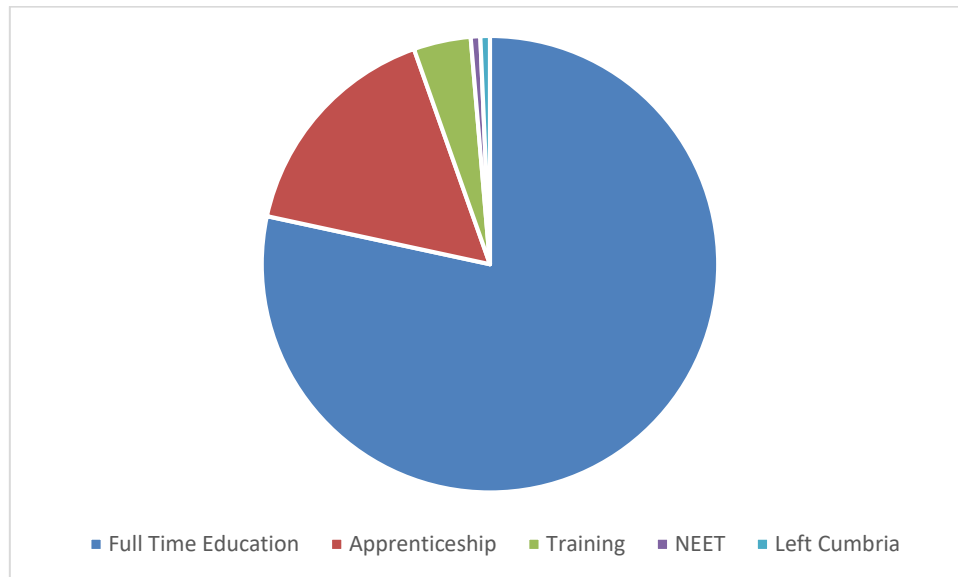

St Bernard's Catholic High School

2023 Destination Data

- 78% of the 2022 cohort remained in full time education on leaving St Bernard's Catholic High School
- 16% secured an apprenticeship
- 4% were involved in training provision
- 1% were employed but not accessing training
- 1% were classified as NEET, due to seeking employment/ training opportunities

From Inspira Activity Survey, 2023