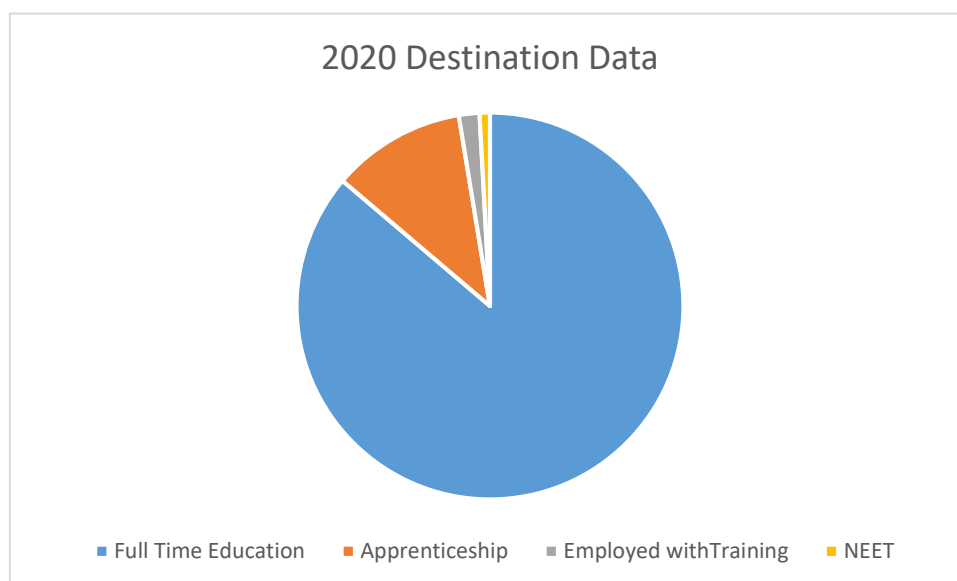

St Bernard's Catholic High School 2020 Destination Data

- 86% of the 2020 cohort remained in full time education on leaving St Bernard's Catholic High School.
- 11% secured an apprenticeship
- 2% were employed and accessing training.
- 1% of the cohort (1 student) was classified as NEET, due to seeking employment/ training opportunities.