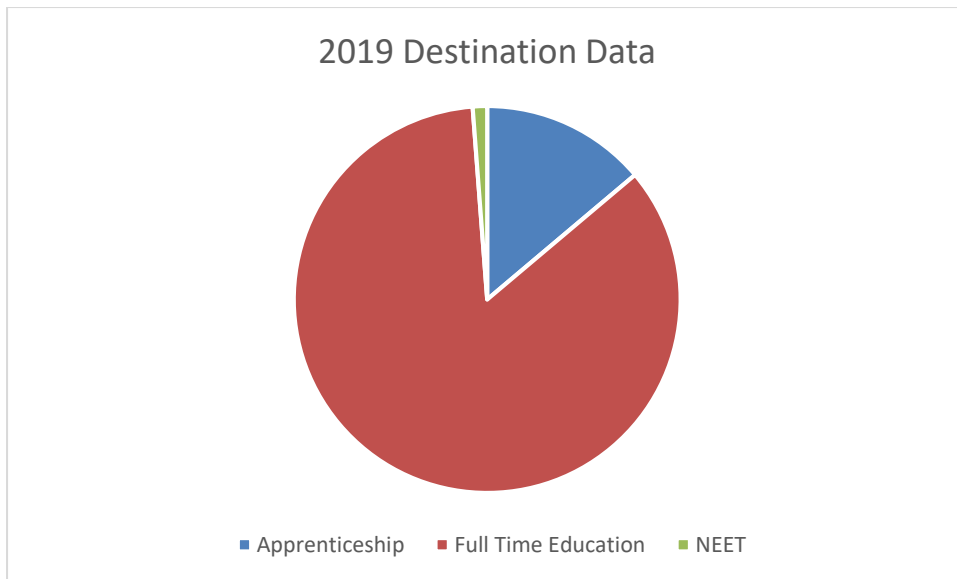

St Bernard's Catholic High School 2019 Destination Data

- 85% of the 2019 cohort remained in fulltime education on leaving St Bernard's Catholic High School.
- 14% secured an apprenticeship.
- 1% of the cohort was classified as NEET, due to seeking employment/ training opportunities, or not yet ready for work or further learning.